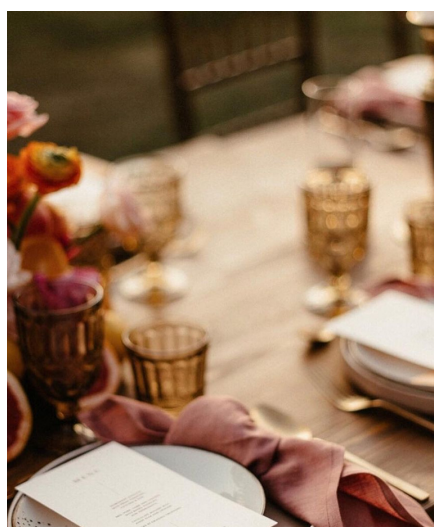

VOTIVE CANDLE SET(3)
(FAKE OR REAL CANDLE)

$7.5