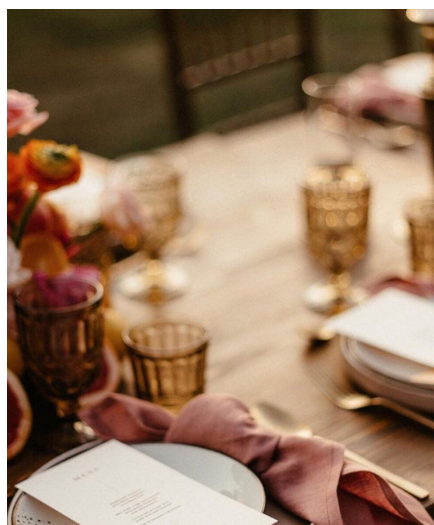

VOTIVE CANDLES
(FAKE OR REAL CANDLE) **$1.25/EA**