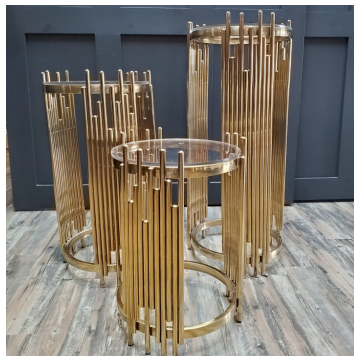

ACCESSORIES

Plinths (Gold/White)

$50/EA